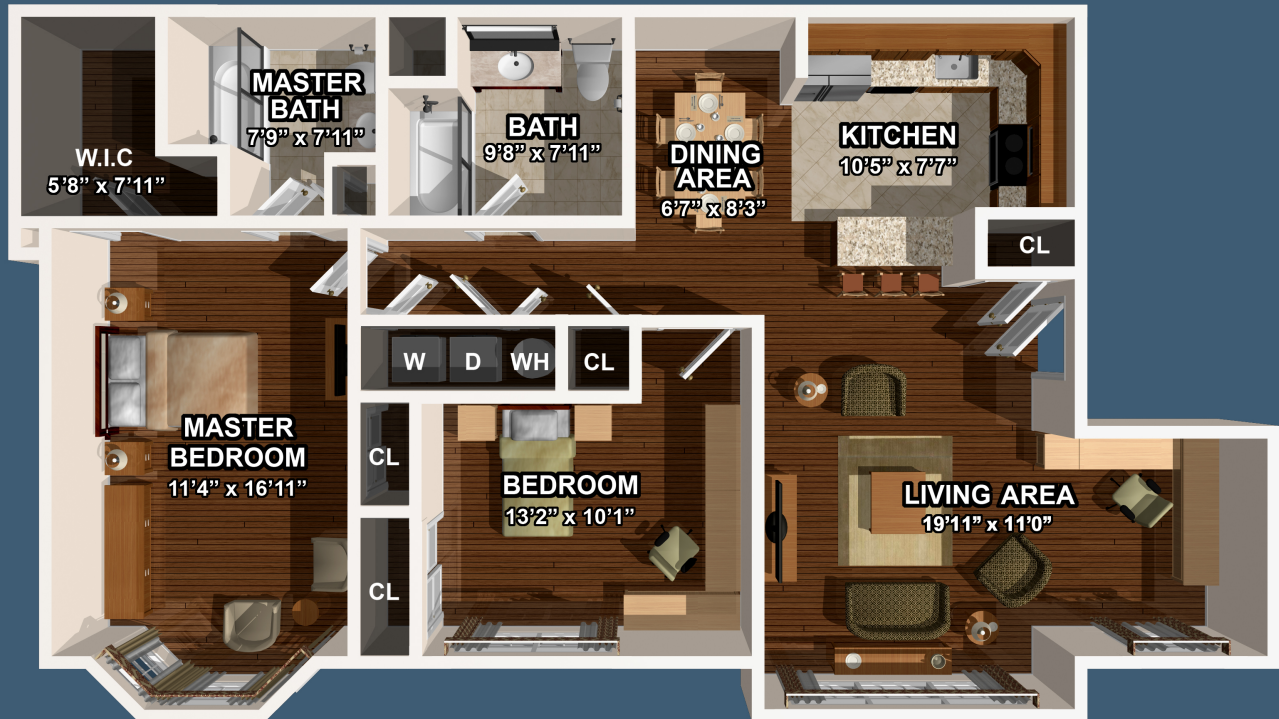

The PEAR

1117 SQUARE FEET

\$2350.00 - \$2400.00

ARTIST'S RENDERING

All dimensions, areas and improvements are approximate and are not meant to show specific detailing. Models may be changed or discontinued. No furniture, fixtures or flooring is included in the Unit unless expressly provided in the contract.

The PRINCESS

1102 SQUARE FEET

\$2400.00

ARTIST'S RENDERING

All dimensions, areas and improvements are approximate and are not meant to show specific detailing. Models may be changed or discontinued. No furniture, fixtures or flooring is included in the Unit unless expressly provided in the contract.

The RADIANT

1188 SQUARE FEET

\$2400.00 - \$2450.00

ARTIST'S RENDERING

All dimensions, areas and improvements are approximate and are not meant to show specific detailing. Models may be changed or discontinued. No furniture, fixtures or flooring is included in the Unit unless expressly provided in the contract.