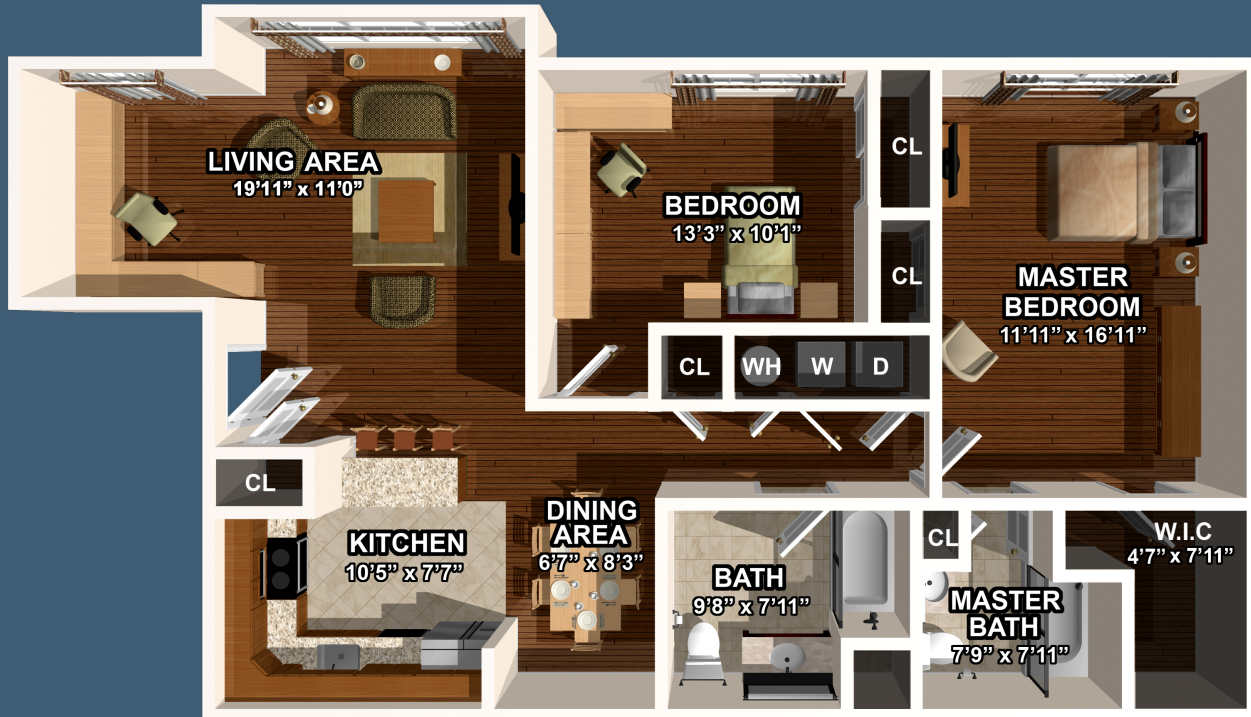

The CUSHION

1184 SQUARE FEET

\$2400.00 - \$2450.00

ARTIST'S RENDERING

All dimensions, areas and improvements are approximate and are not meant to show specific detailing. Models may be changed or discontinued. No furniture, fixtures or flooring is included in the Unit unless expressly provided in the contract.

The DIAMOND

1140 SQUARE FEET

\$2500.00 - \$2600.00

ARTIST'S RENDERING

All dimensions, areas and improvements are approximate and are not meant to show specific detailing. Models may be changed or discontinued. No furniture, fixtures or flooring is included in the Unit unless expressly provided in the contract.

The EMERALD

1094 SQUARE FEET

\$2350.00 - \$2400.00

ARTIST'S RENDERING

All dimensions, areas and improvements are approximate and are not meant to show specific detailing. Models may be changed or discontinued. No furniture, fixtures or flooring is included in the Unit unless expressly provided in the contract.